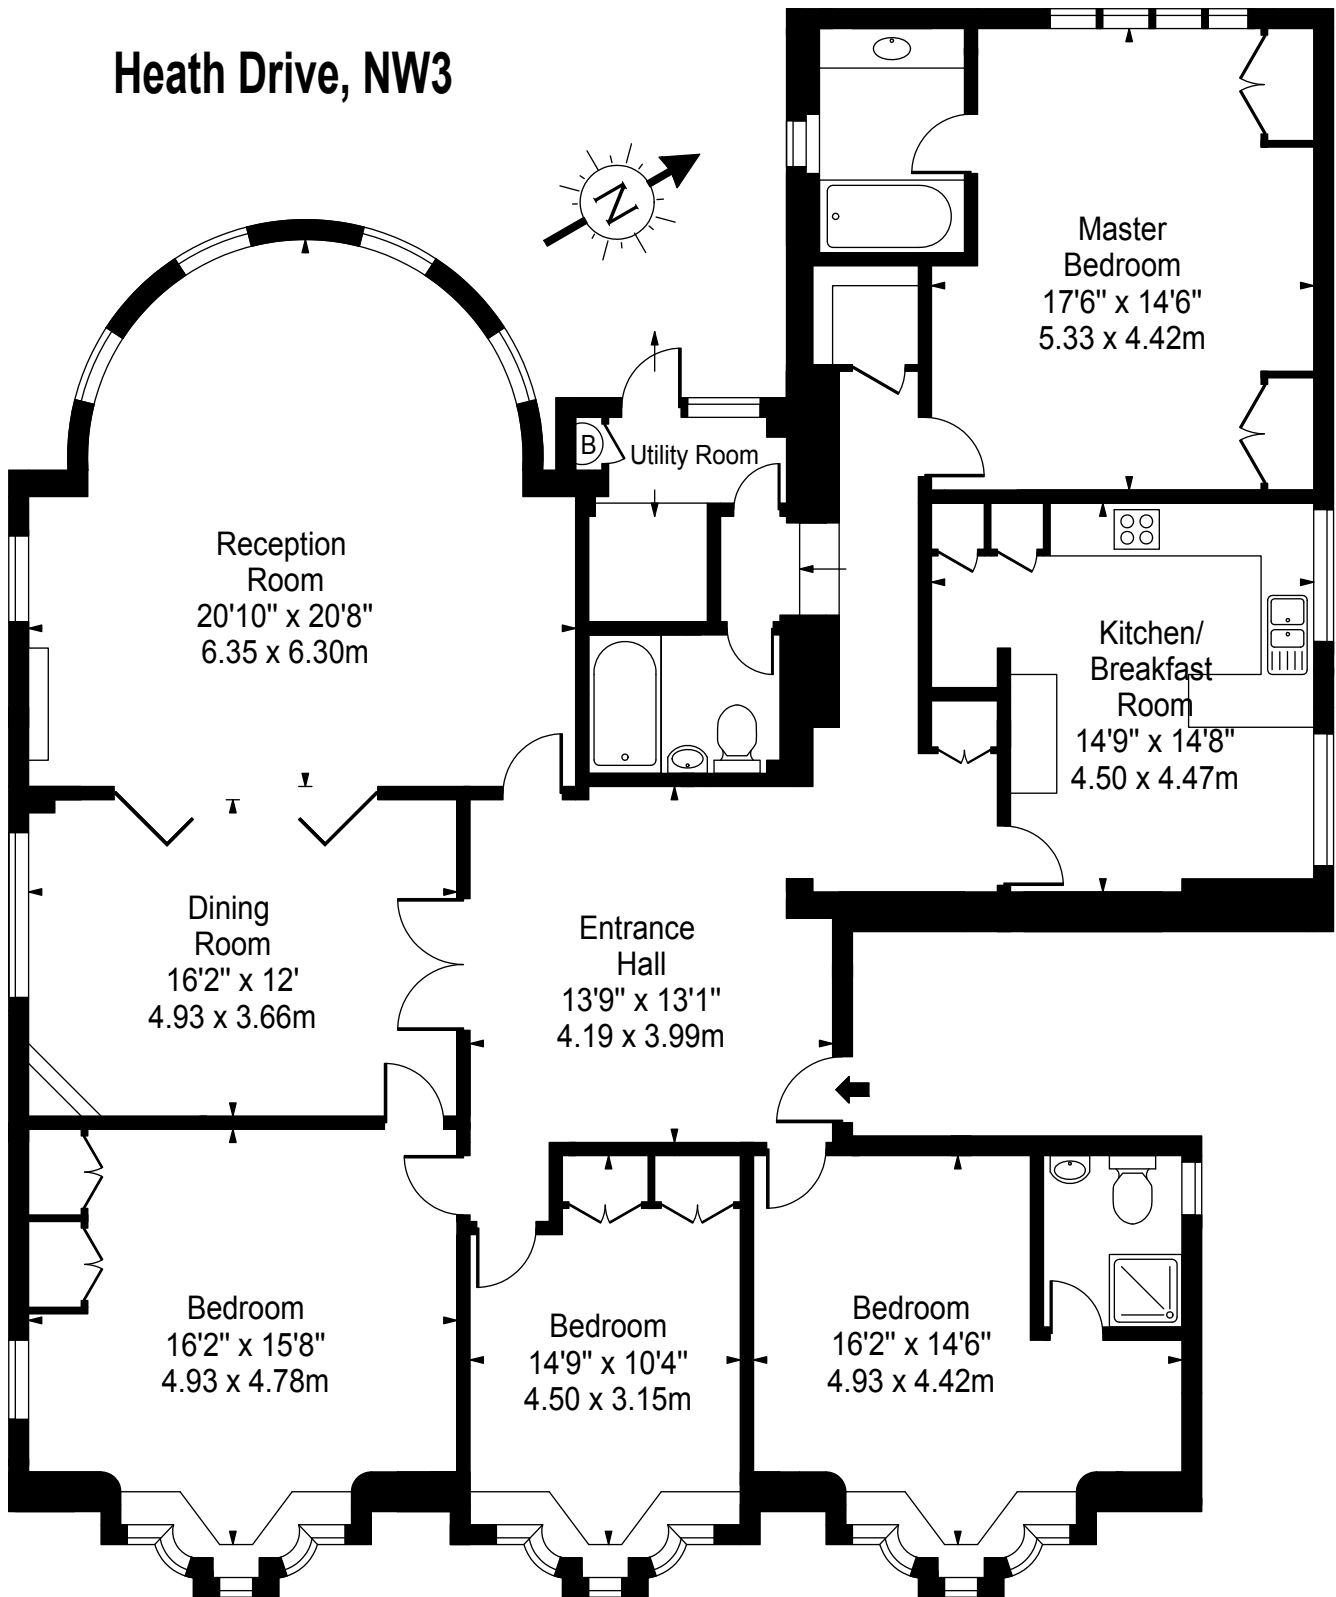

Heath Drive, NW3

First Floor

Approx Gross Internal Area

2125 Sq Ft - 197.41 Sq M

For Illustration Purposes Only - Not To Scale Floor Plan by www.nogaphotostudio.com Ref: No.29132

This floor plan should be used as a general outline for guidance only. Any intending purchaser or lessee should satisfy themselves by inspection, searches, enquiries and full survey as to the correctness of each statement. Any areas, measurements or distances quoted are approximate and should not be used to value a property or be the basis of any sale or let.